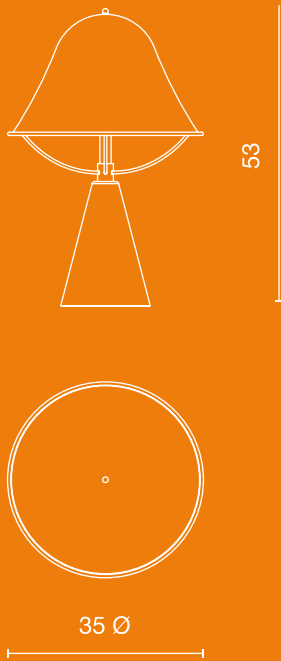

Units = Cm

Anita 2016

Details

+ Mounting	<i>Table lamp</i>
+ Materials	<i>Marble/brass/glass</i>
+ Weight (Kg)	<i>7,00</i>

Rating

+ Bulb type	<i>3 x LED max 6W E14</i>
+ Working voltage (V)	<i>220/240</i>
+ Protection	<i>Class II / IP 20</i>